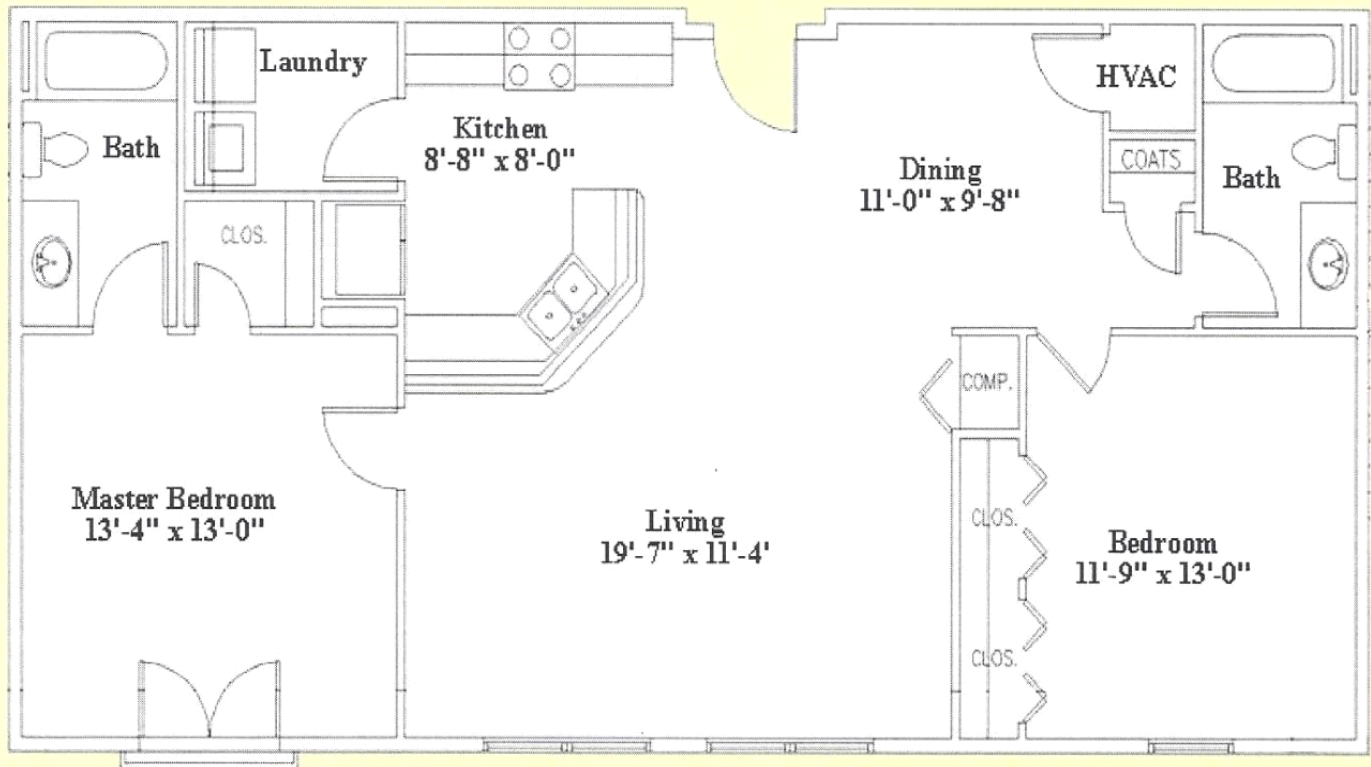

VILLAS AT
SUNCREST

8603 Whelch Way Panama City Beach, Florida 32408 850-249-9944
villasatsuncrestpcb@gmail.com; On Facebook: @villasatsuncrestpcb

1095 sq. ft. +/- 2 bedroom 2 bath flat

Monthly rent includes: