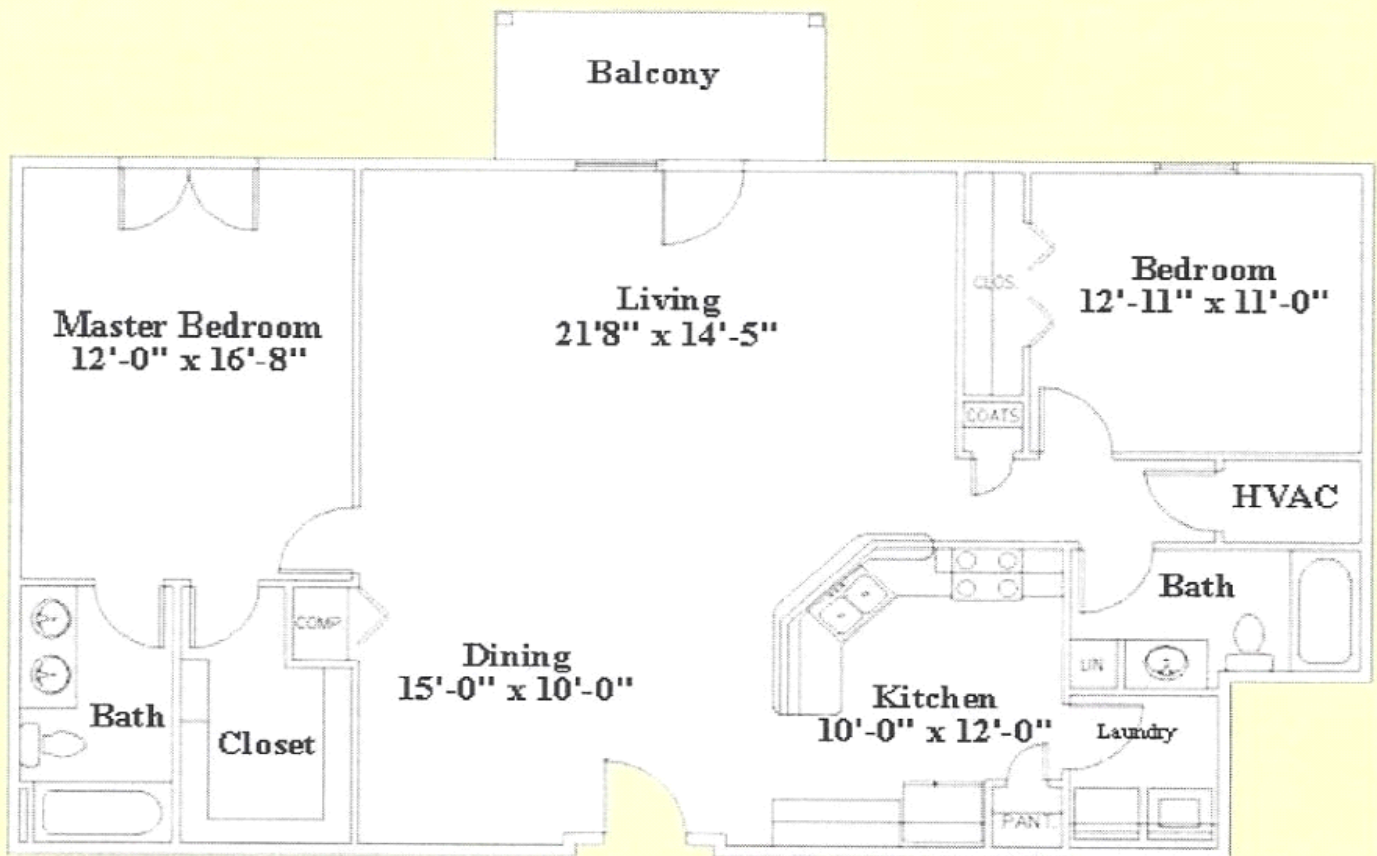

VILLAS AT
SUNCREST

8603 Whelch Way Panama City Beach, Florida 32408 850-249-9944

1299 sq. ft. +/- 2 bedroom 2 bath flat

with detached garage

\$1250.00 monthly rent includes:

- *Water, Sewer & Garbage Service**
- *Local Phone Service**
- *Basic Cable Service**
- *Internet Service**