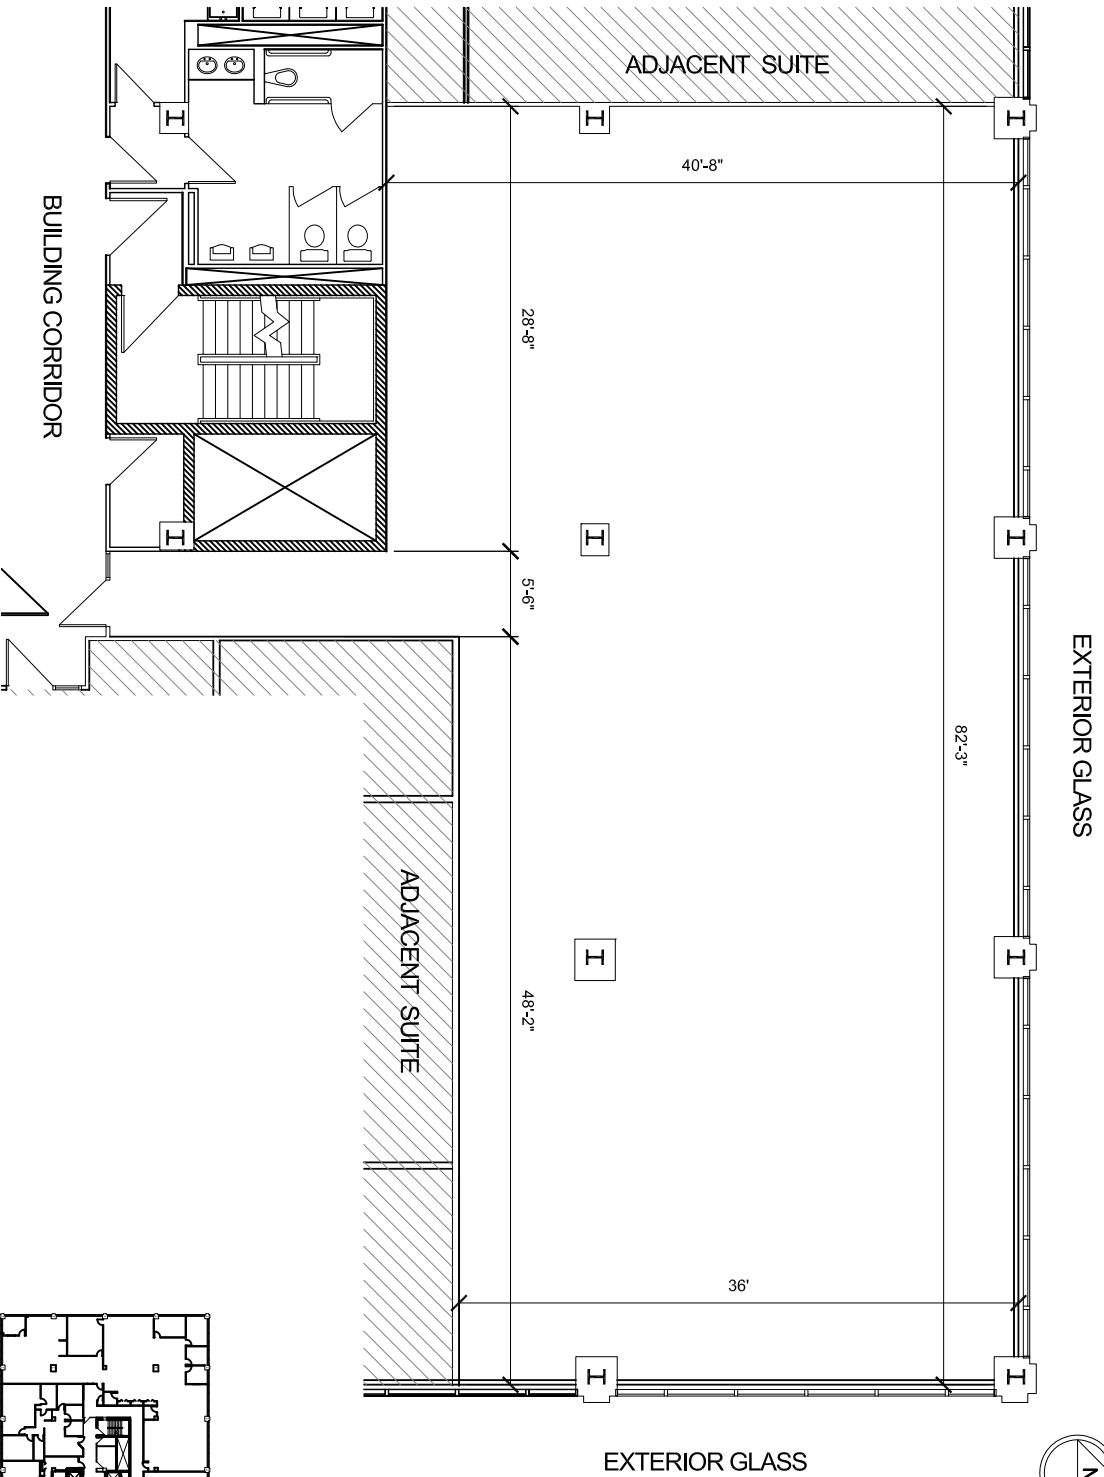

Travelers Tower I

SUITE 1040
3,714 RSF

KEY PLAN