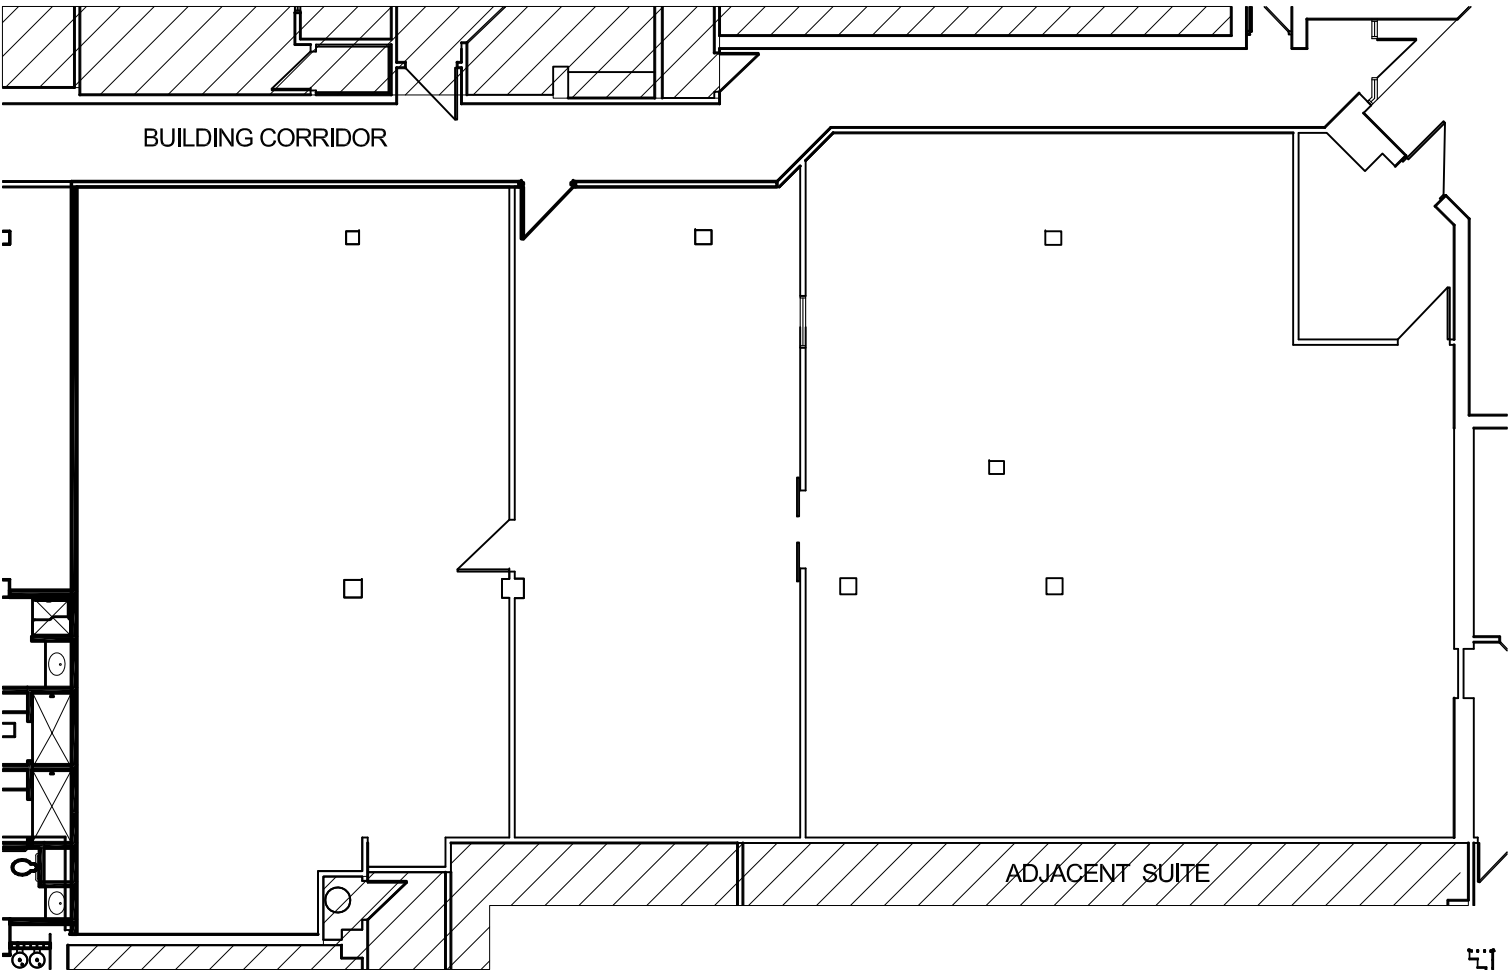

Travelers Tower I

SUITE 125A
6,498 RSF

KEY PLAN