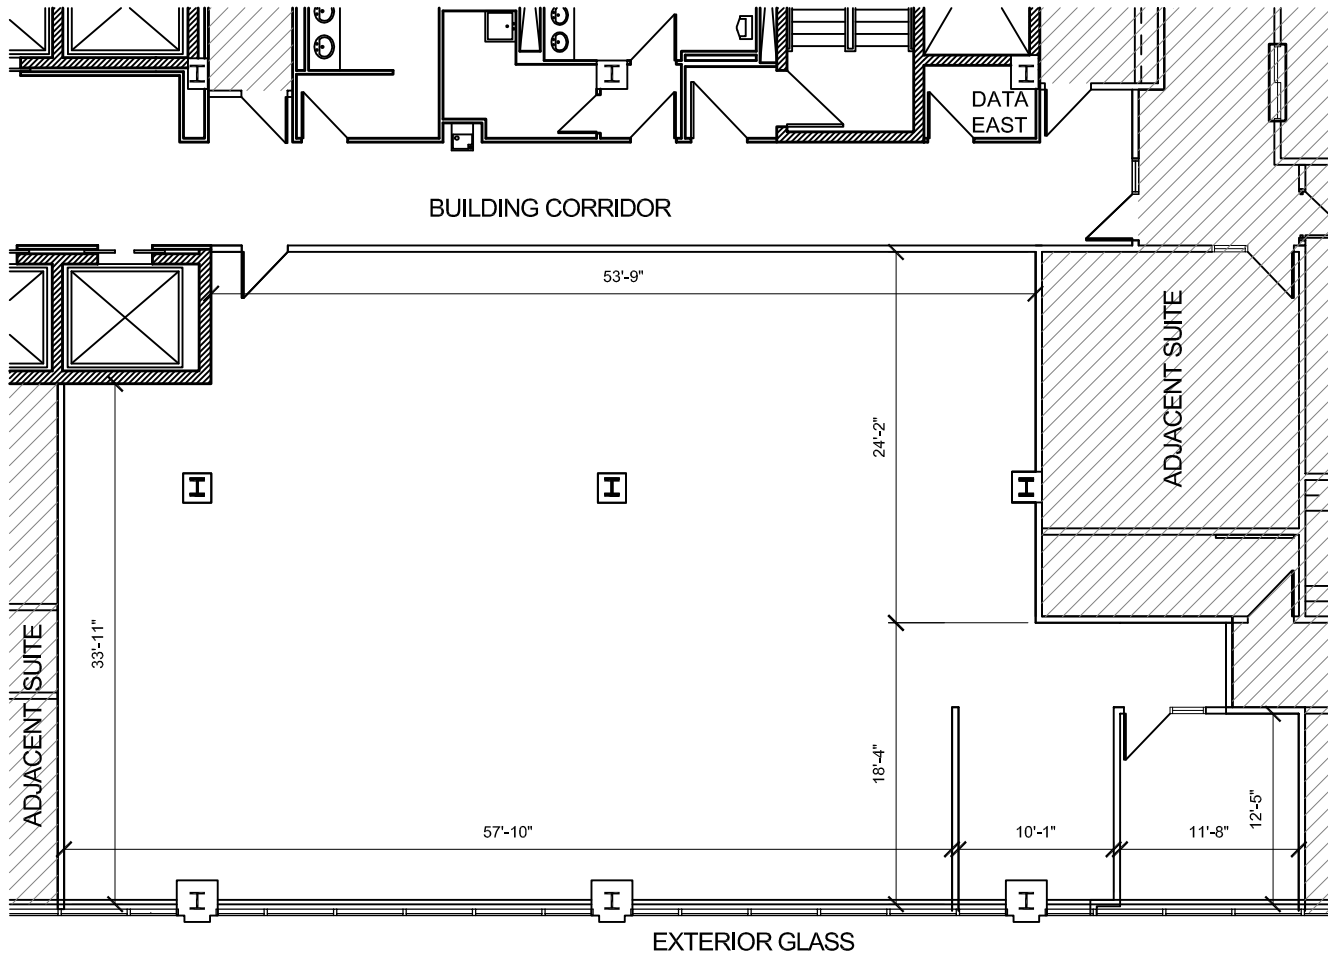

Travelers Tower I

SUITE 540
3,362 RSF

KEY PLAN