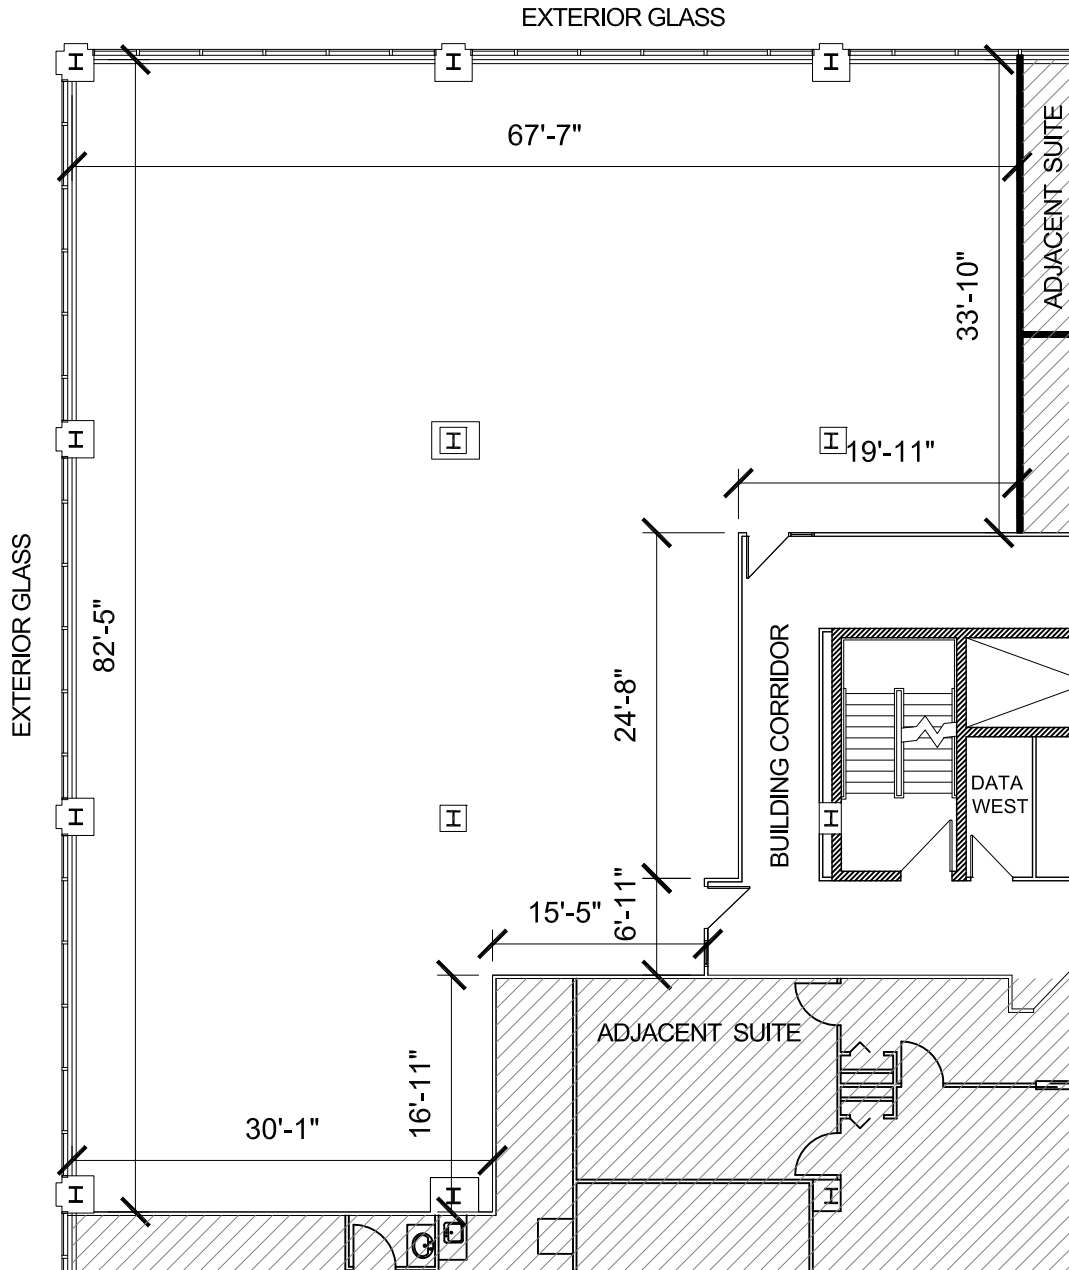

Travelers Tower I

SUITE 800
4,939 RSF

KEY PLAN

For leasing information contact:

Daniel Canvasser 248.350.8141
Mike Valant 248.357.6568

dcanvasser@ngkf.com
mvalant@ngkf.com