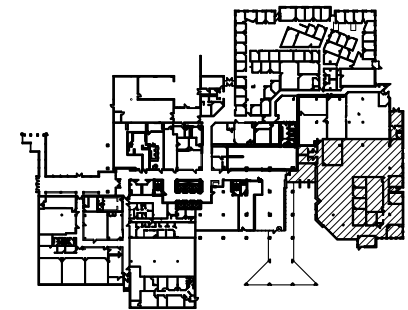

# Travelers Tower I

SUITE 90  
14,913 RSF

KEY PLAN