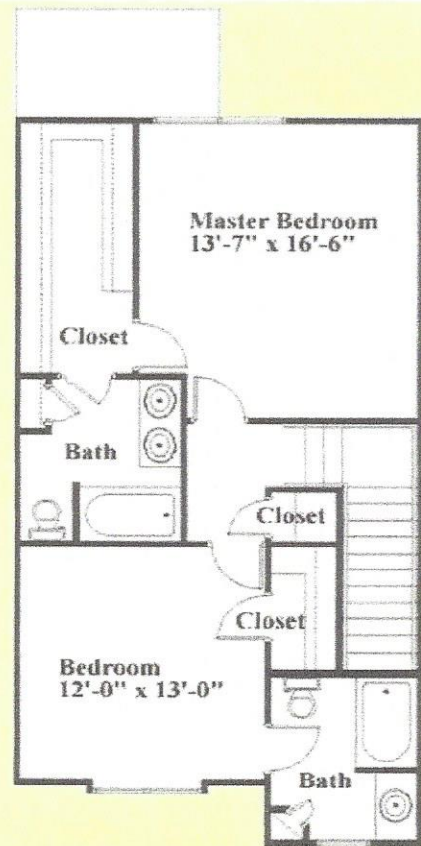

VILLAS AT
SUNCREST

8603 Whelch Way Panama City Beach, Florida 32408 850-249-9944

**1253 sq. ft. +/- 2 bedroom 2 & 1/2 bath townhome
with attached garage**

first floor

second floor

\$1375.00 monthly rent includes: