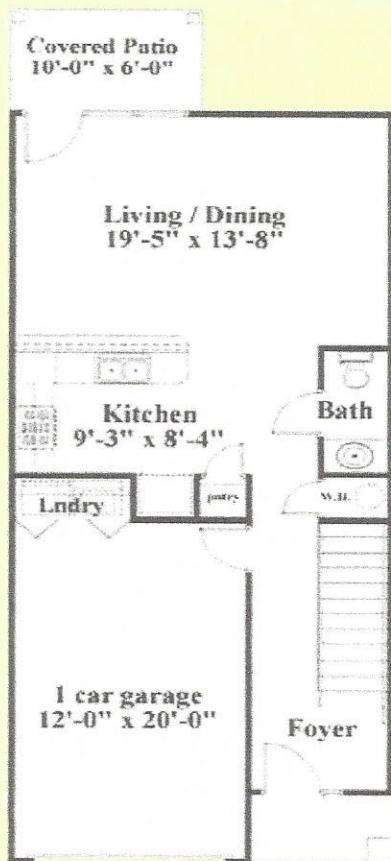

VILLAS AT
SUNCREST

8603 Whelch Way Panama City Beach, Florida 32408 850-249-9944

**1253 sq. ft. +/- 2 bedroom 2 & 1/2 bath townhome
with attached garage**

first floor

second floor

\$1375.00 monthly rent includes: