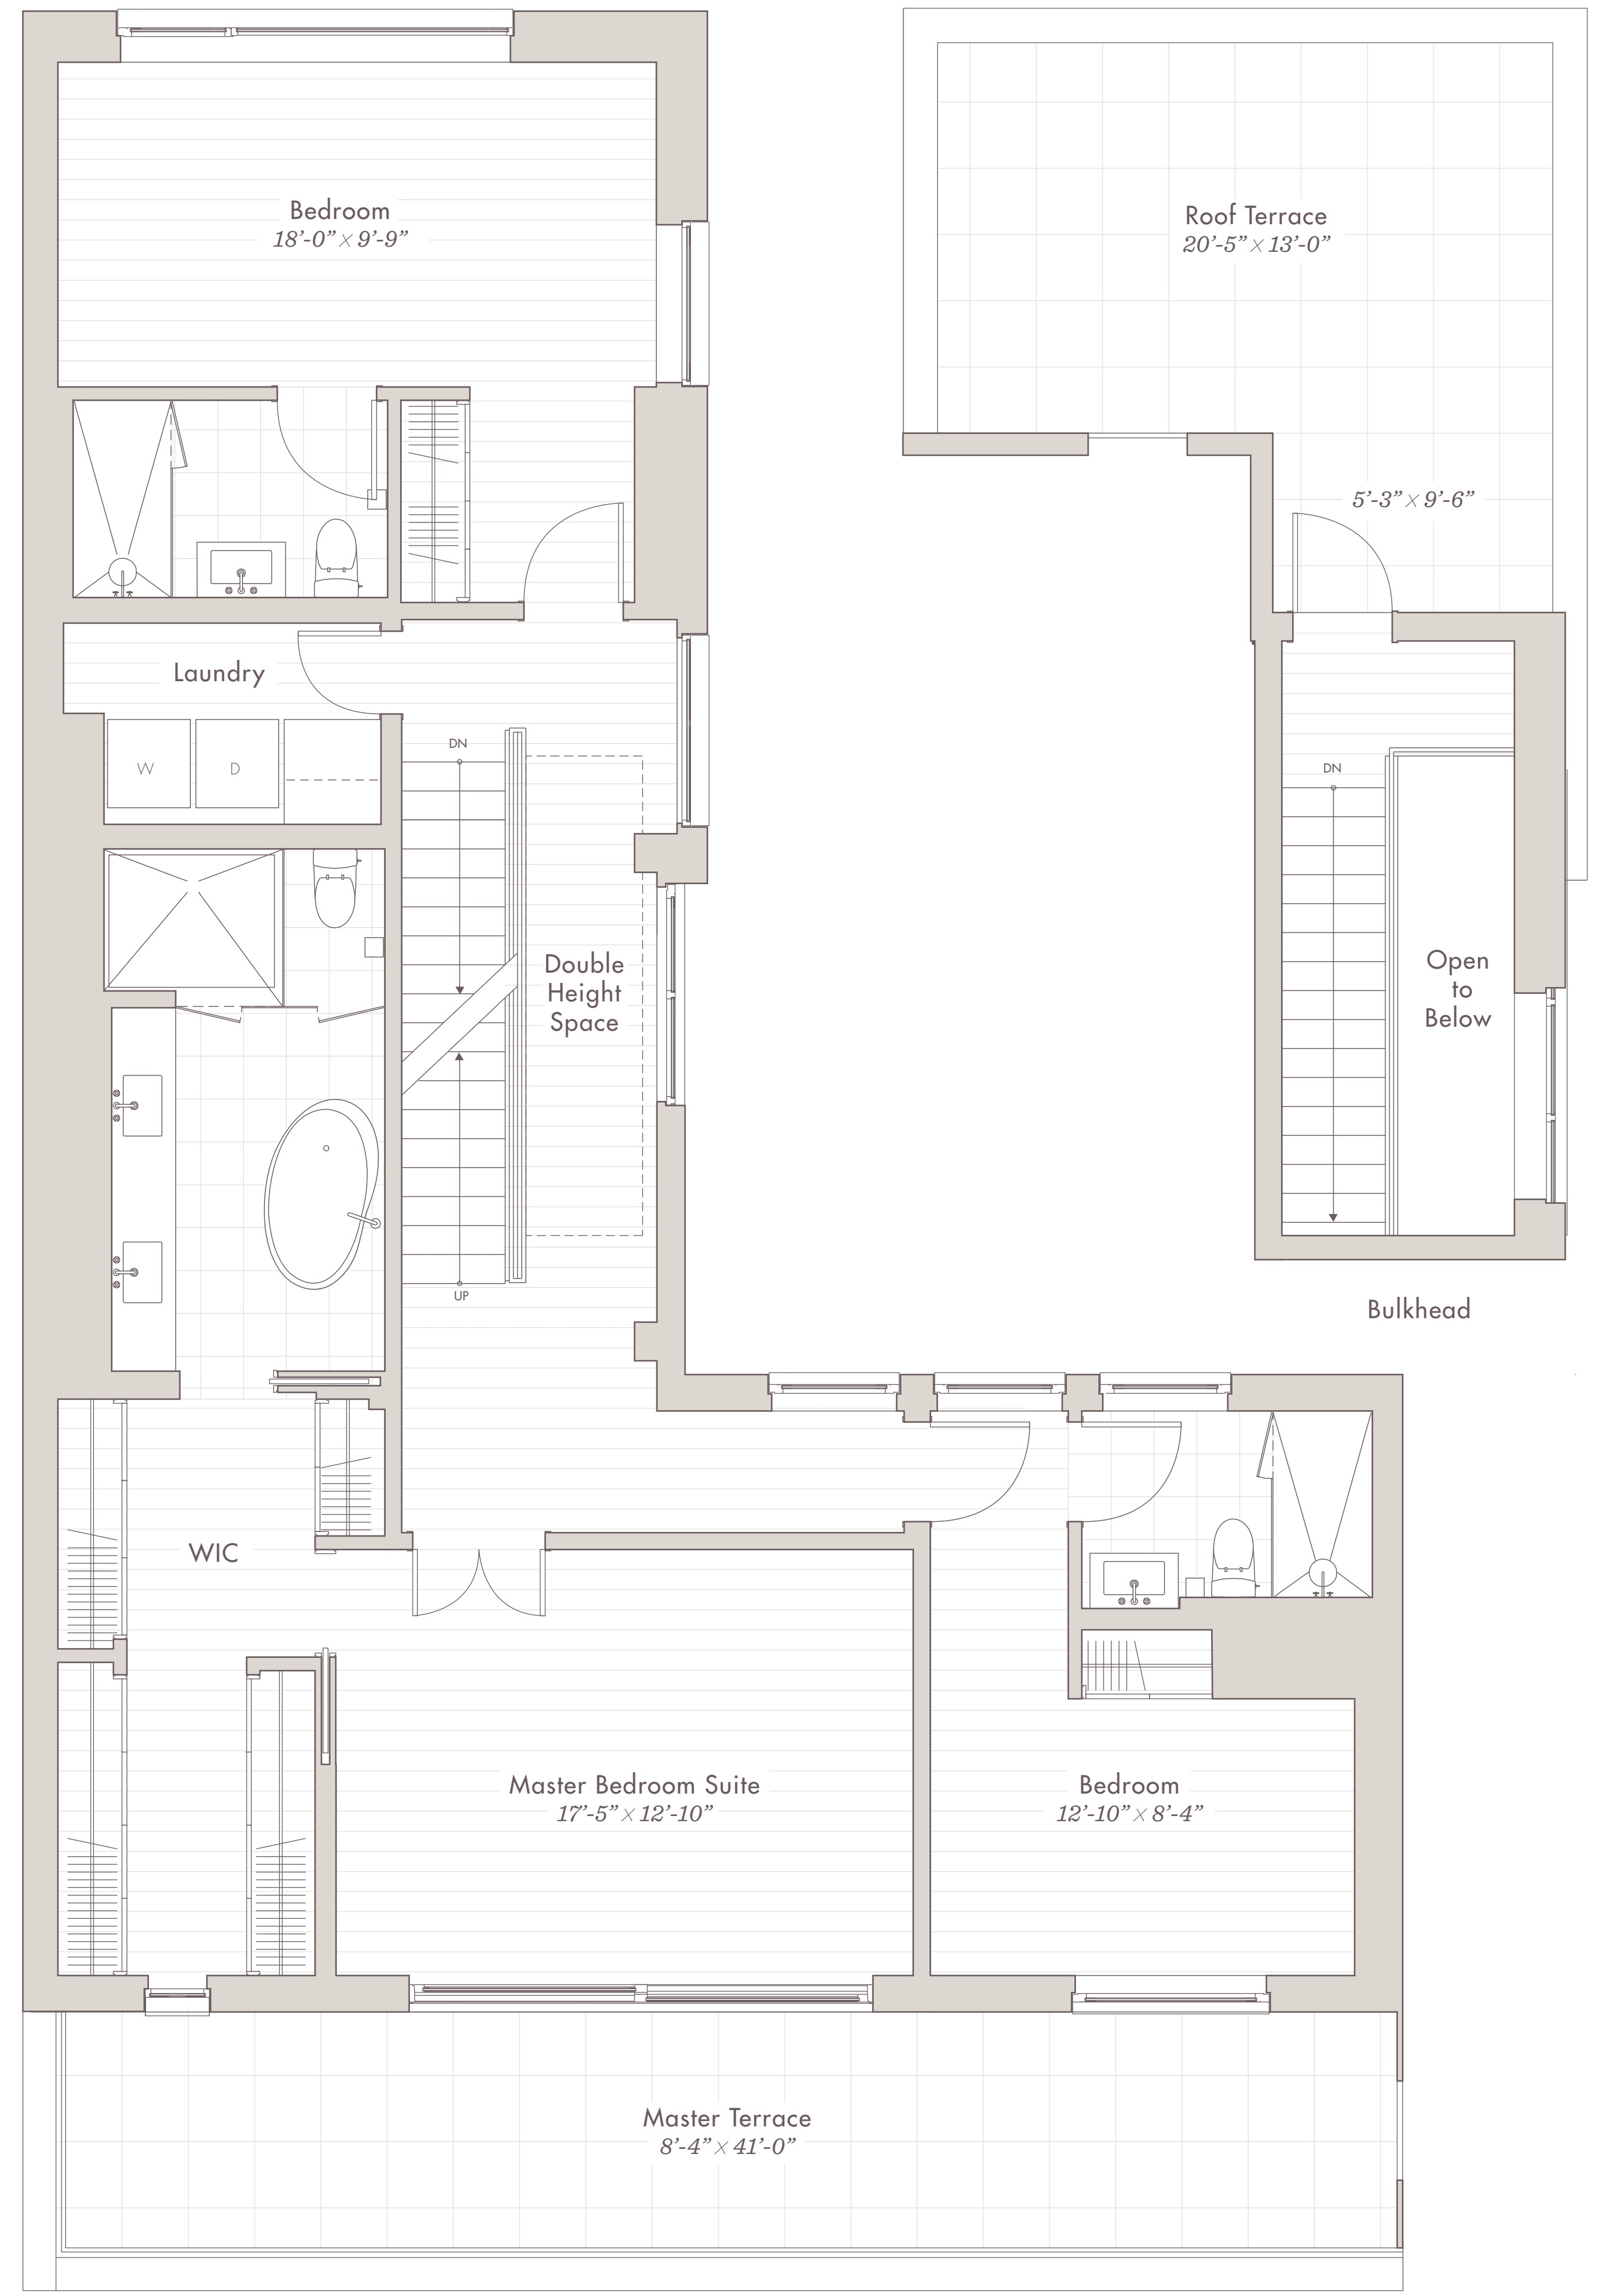

Upper Level

Duplex Penthouse
with Three Terraces

- → 3,673 sf
- 1,210 ext sf
- 4 Bedrooms
- 4 Baths
- 1 Powder Room

PH