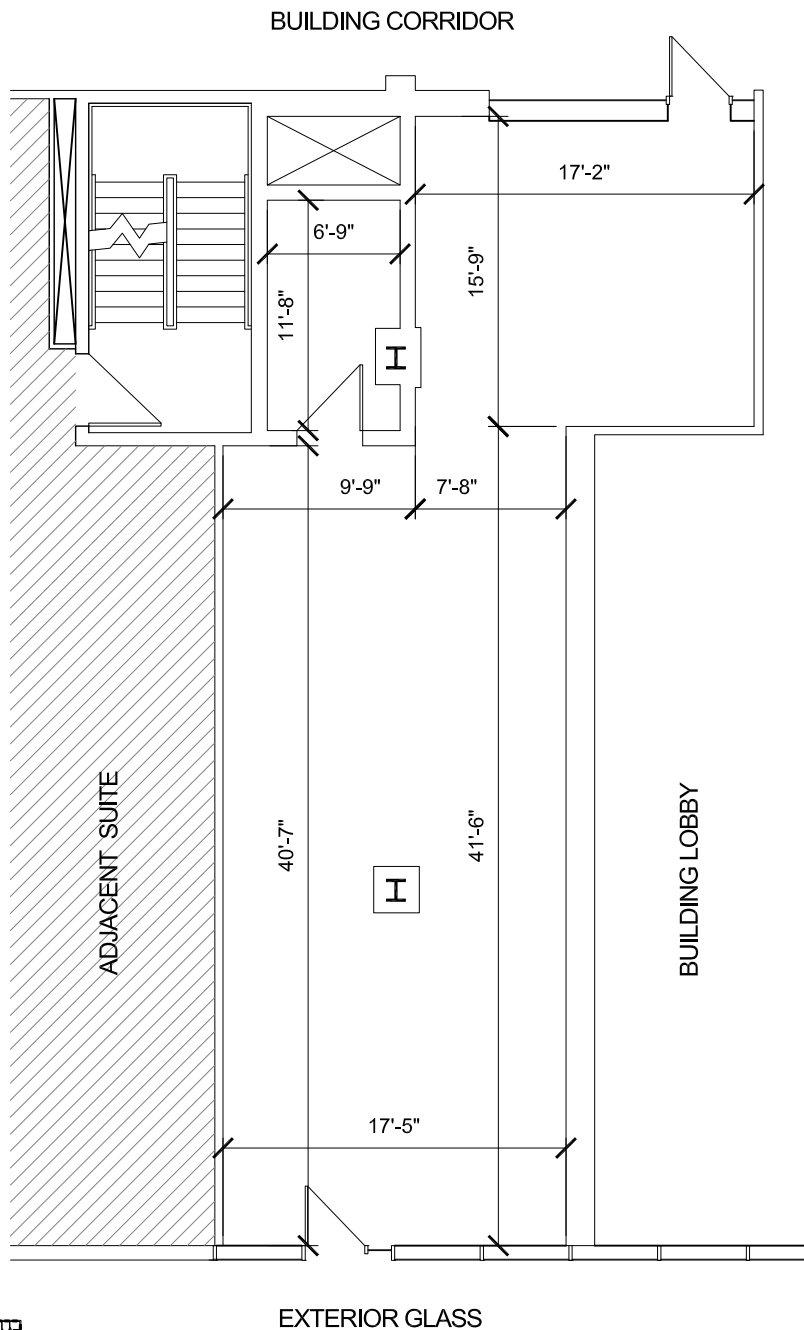

Travelers Tower I

SUITE 103
1,249 RSF

KEY PLAN

For leasing information contact:

Daniel Canvasser 248.350.8141
Mike Valant 248.357.6568

dcanvasser@ngkf.com
mvalant@ngkf.com

TIME EQUITIES INC.