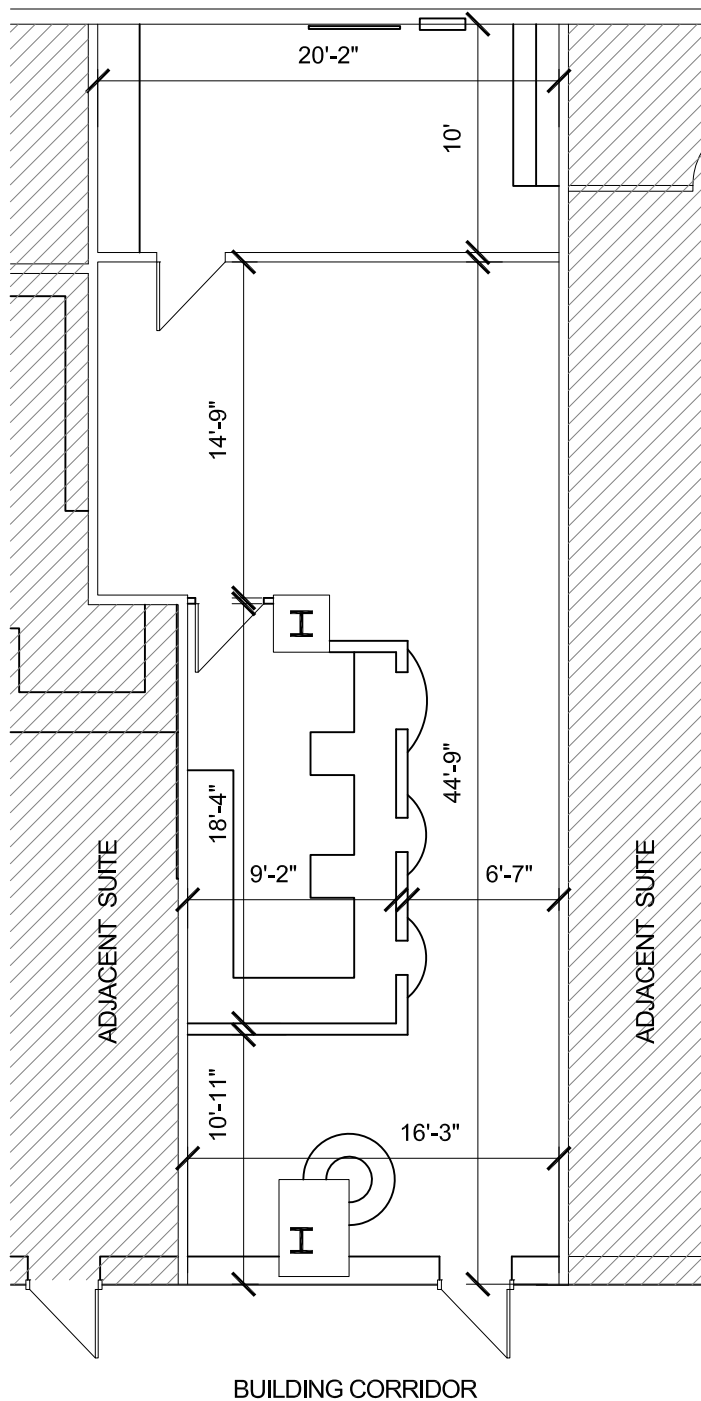

Travelers Tower I

SUITE 106
1,157 RSF

KEY PLAN

For leasing information contact:

Daniel Canvasser 248.350.8141
Mike Valant 248.357.6568

dcanvasser@ngkf.com
mvalant@ngkf.com

TIME EQUITIES INC.