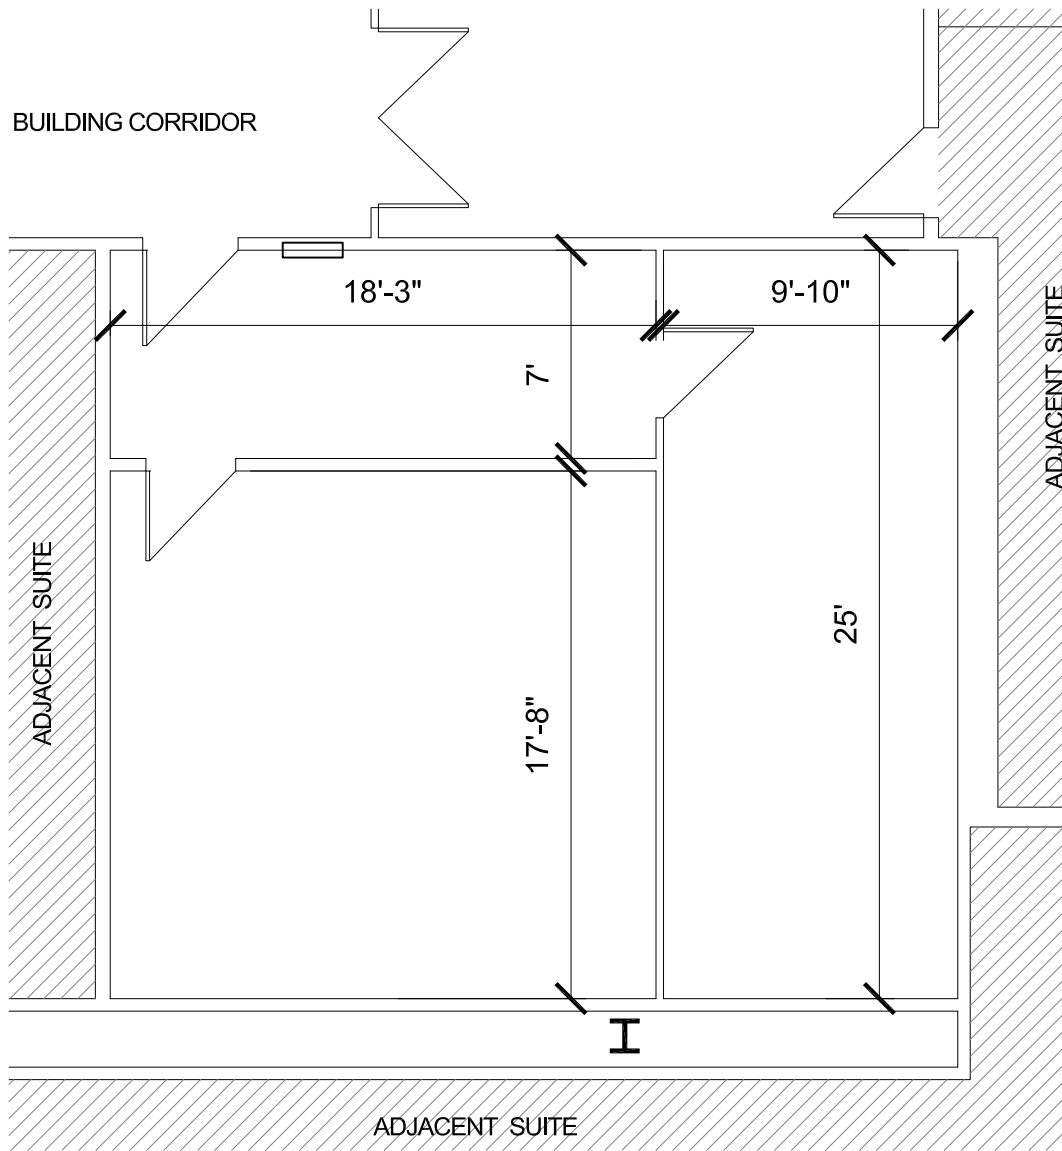

Travelers Tower I

SUITE 110
867 RSF

KEY PLAN

For leasing information contact:

Daniel Canvasser 248.350.8141
Mike Valant 248.357.6568

dcanvasser@ngkf.com
mvalant@ngkf.com

TIME EQUITIES INC.