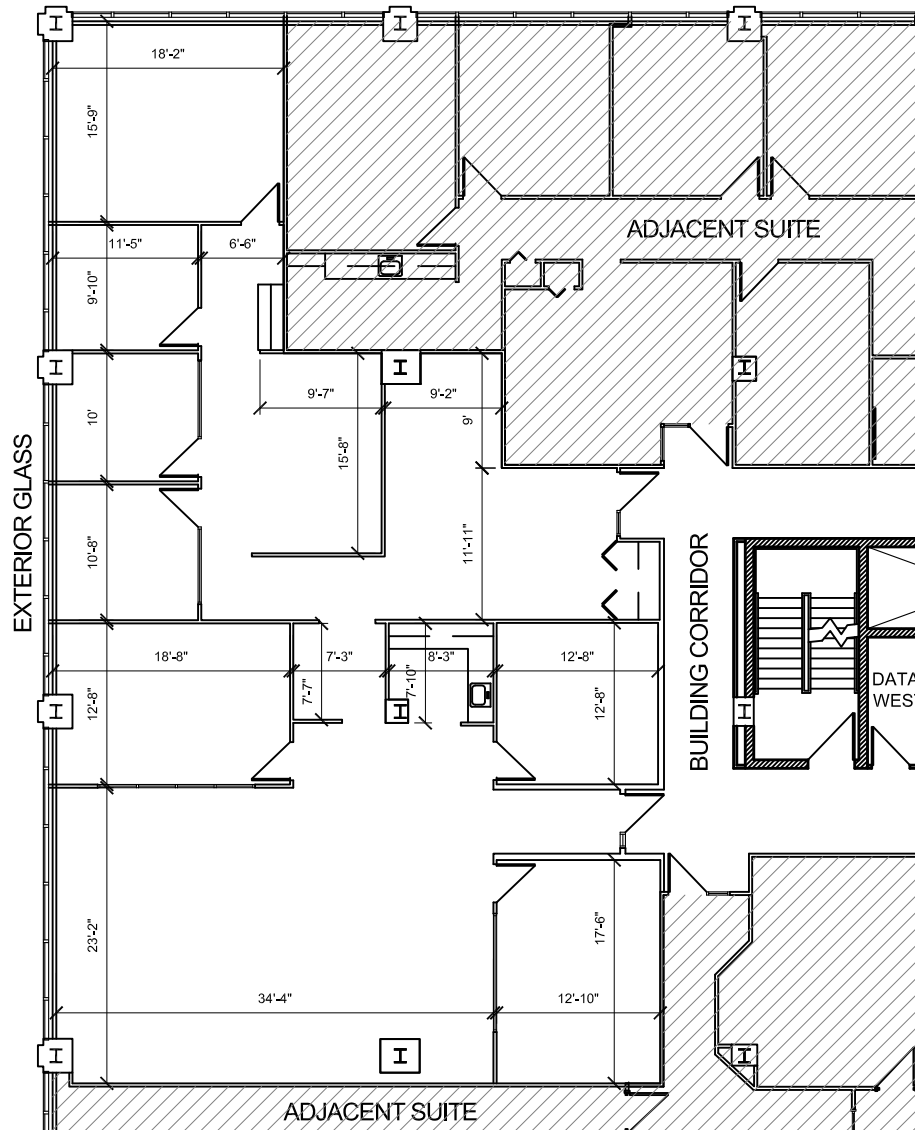

Travelers Tower I

SUITE 1110
3,589 RSF

KEY PLAN