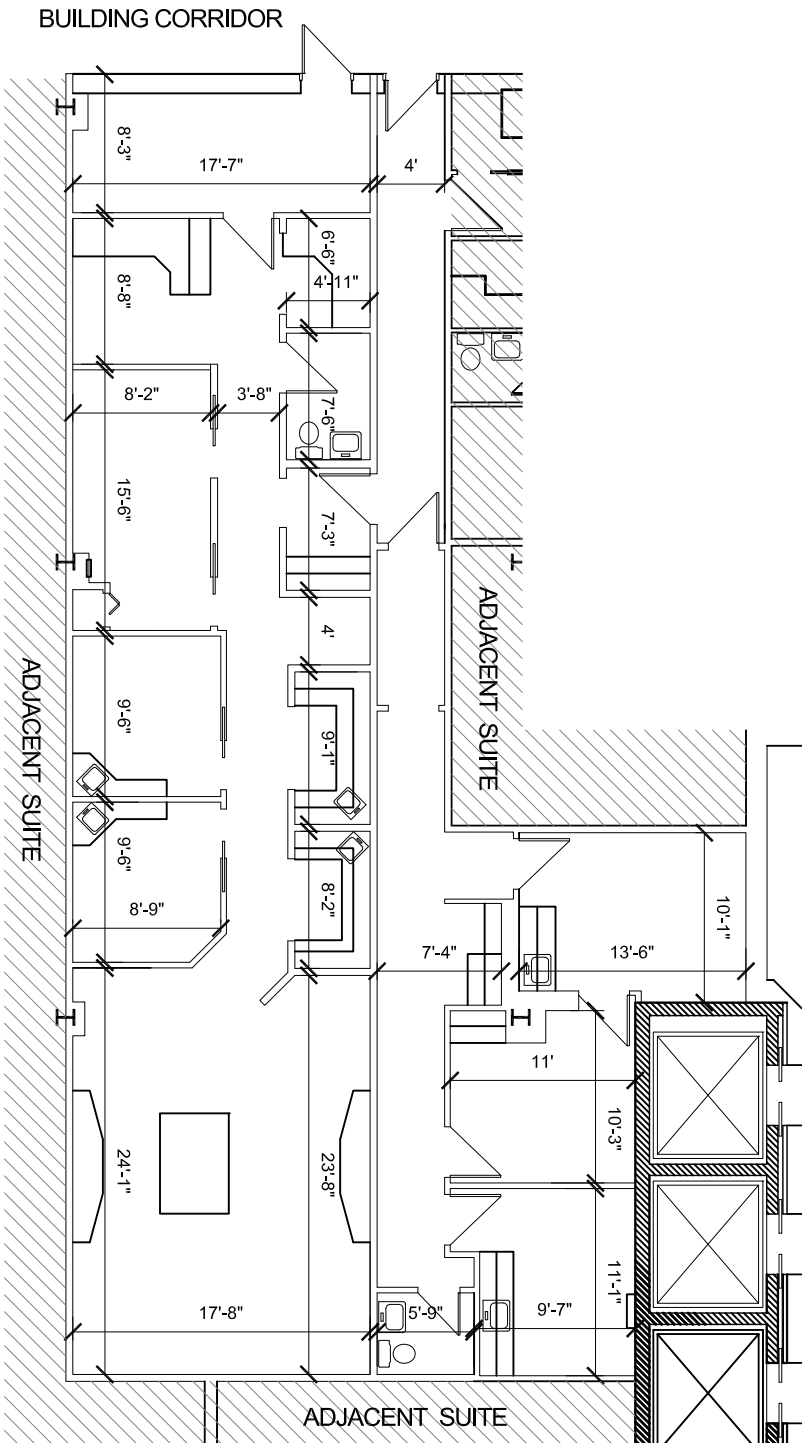

Travelers Tower I

SUITE 113
2,394 RSF

For leasing information contact:
Daniel Canvasser 248.350.8141
Mike Valant 248.357.6568

dcanvasser@ngkf.com
 mvalant@ngkf.com

TIME EQUITIES INC.