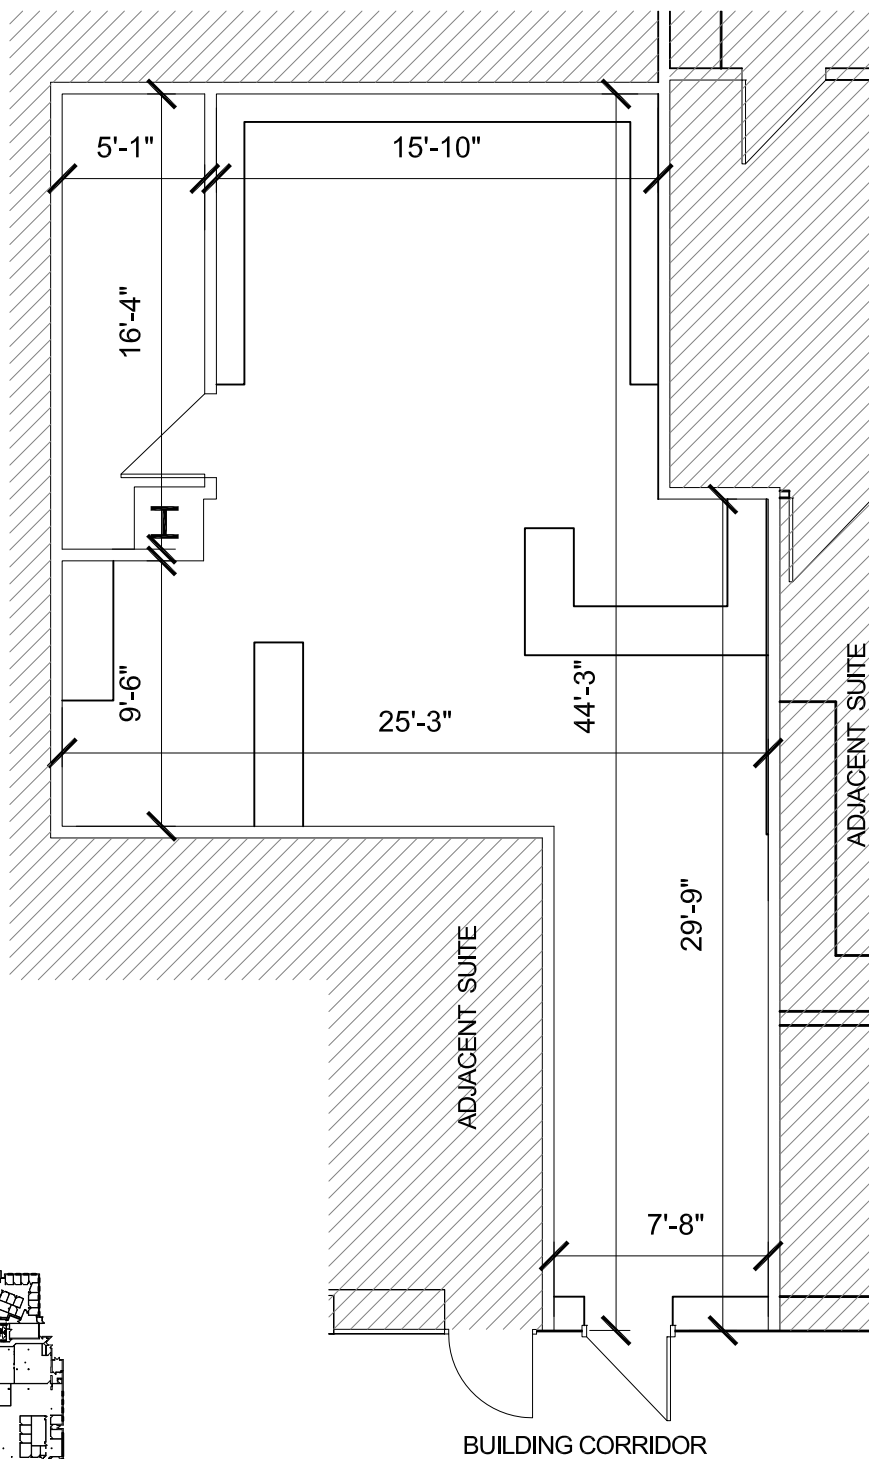

# Travelers Tower I

SUITE 116  
875 RSF

KEY PLAN

For leasing information contact:

**Daniel Canvasser** 248.350.8141  
**Mike Valant** 248.357.6568

dcanvasser@ngkf.com  
mvalant@ngkf.com

TIME EQUITIES INC.