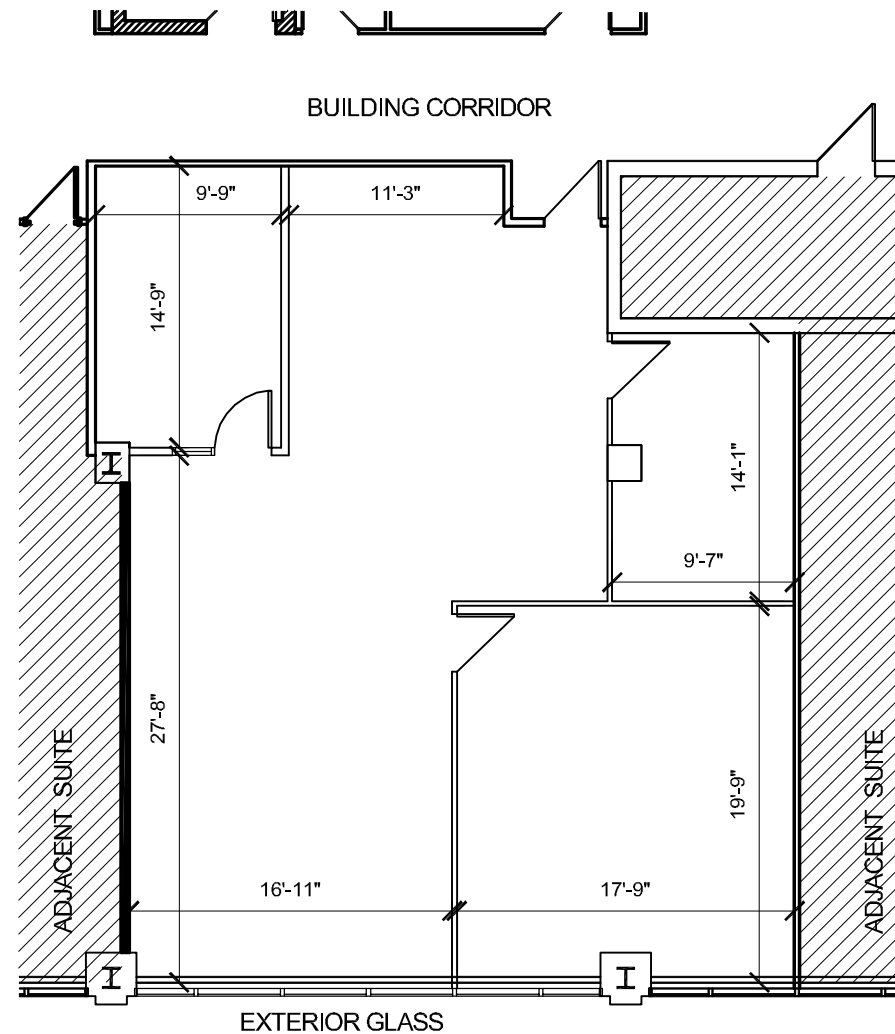

Travelers Tower I

SUITE 1200
1,668 RSF

KEY PLAN